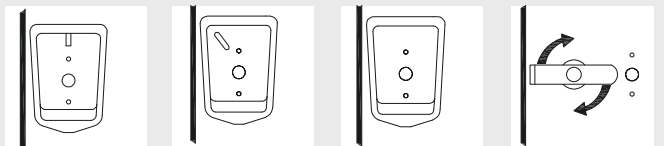

At a Glance

- Knocked down construction
- Standard solid 16 ga. door and Classic III handle
- 14 ga. door available
- Optional Defiant II single point latching

Ventilation Options

Solid Door (S) Standard Louvers (O) Full Louvers (O) Mini Louvers (O) Diamond Shaped (A)

Door Options

Medallion (O) Guardian PLUS (A) Guardian Defiant II (A)

Door Handle Options

Classic III Recessed (S) Defiant II Recessed (A) Defiant II Rotary Recessed (A) Cremone Turn Handle A - On most Guardian "Plus" models

S = Standard O = Optional* A = Available with 14 gauge door only*
 *additional charges may apply

Standard Guardian lockers build upon the design features of the Vanguard series with several enhancements and options that give it a distinctive look.