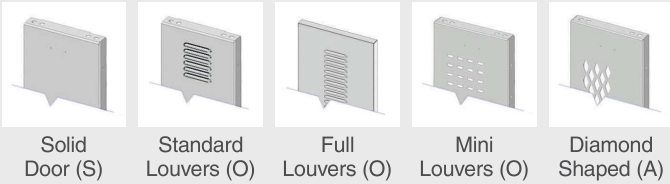

At a Glance

- Knocked down construction
- Standard solid 16 ga. door and Classic III handle
- 14 ga. door available
- Optional Defiant II single point latching

Ventilation Options

Solid Door (S) Standard Louvers (O) Full Louvers (O) Mini Louvers (O) Diamond Shaped (A)

Door Options

Medallion (O) Guardian PLUS (A) Guardian Defiant II (A)

Door Handle Options

Classic III Recessed (S) Defiant II Recessed (A) Defiant II Rotary Recessed (A) Cremone Turn Handle A - On most Guardian "Plus" models

S = Standard O = Optional* A = Available with 14 gauge door only*
 *additional charges may apply

Standard Guardian lockers build upon the design features of the Vanguard series with several enhancements and options that give it a distinctive look.